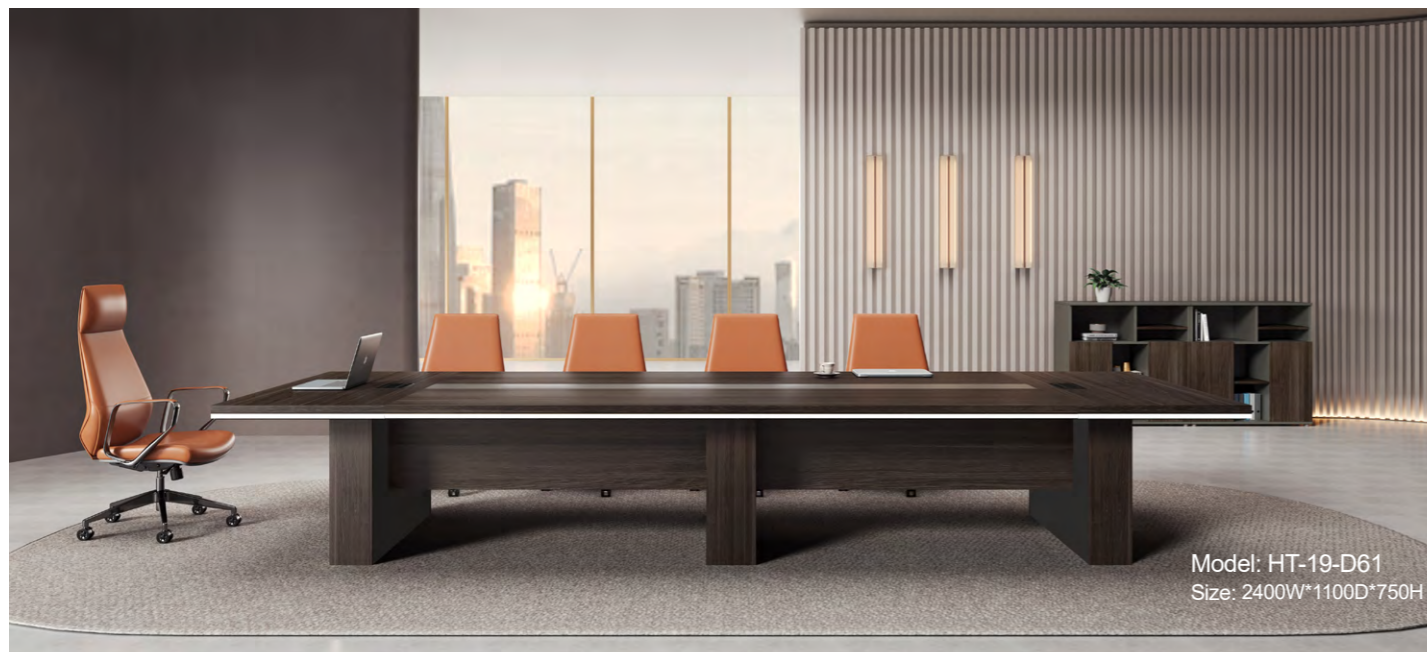

Model: HT-Z01-1212  
Size: 1200W\*1200D\*750H

Model: HT-19-Z32  
Size: 3200W\*1300D\*750H

Model: HT-19-HY4180  
Size: 4180W\*1500D\*750H

Model: HT-19-HY4800  
Size: 4800W\*1600D\*750H

Model: HT-19-D60  
Size: 6000W\*1800D\*750H